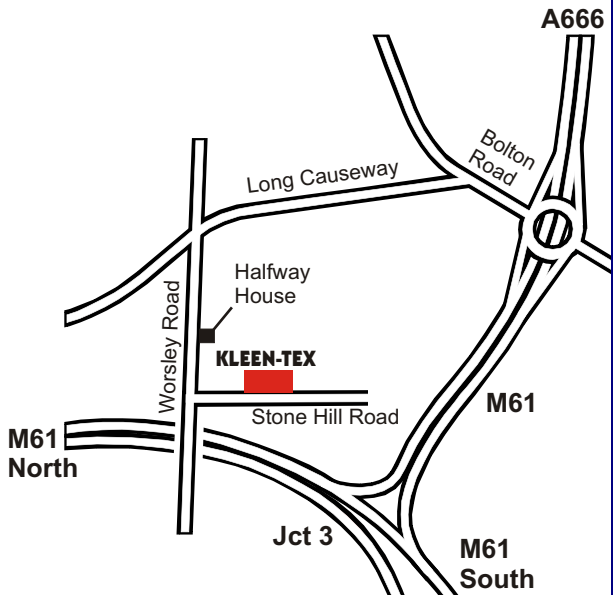

From **THE EAST**

**M62** (follow signs for Manchester)

**M60** exit at Jct 15  
(following signs for Preston/Bolton)

**M61/A666**

Take right hand lanes signposted Bolton

**A6053** exit motorway  
signed Kearsley/Farnworth

Take first exit at Roundabout  
(into Bolton Road)

Left at next junction with traffic lights  
(into Long Causeway)

Left at next main junction with traffic lights  
(into Worsley Road)

Go past 'The Halfway House'

Left at traffic lights  
(into Stone Hill Road)

**KLEEN-TEX**

Second entrance on the left

**KLEEN-TEX**

**THE EAST**

**KLEEN-TEX UK**

Express Trading Estate, Stone Hill Road, Farnworth, Bolton BL4 9TP

**01204 863000**