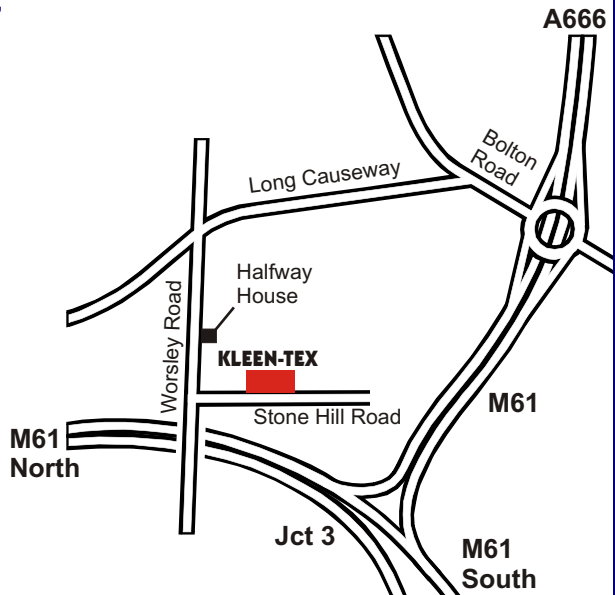

From **MANCHESTER AIRPORT**

**M56** (follow signs for Manchester/Preston)

**A5103** (about 1mile)

**M60/M61** (follow signs for Preston/Bolton)

**M61/A666**

Take right hand lanes signposted Bolton

**A6053** exit motorway  
signed Kearsley/Farnworth

Take first exit at Roundabout  
(into Bolton Road)

Left at next junction with traffic lights  
(into Long Causeway)

Left at next main junction with traffic lights  
(into Worsley Road)

Go past 'The Halfway House'

Left at traffic lights  
(into Stone Hill Road)

**KLEEN-TEX**

Second entrance on the left

**KLEEN-TEX**

**MANCHESTER AIRPORT**

**KLEEN-TEX UK**

Express Trading Estate, Stone Hill Road, Farnworth, Bolton BL4 9TP