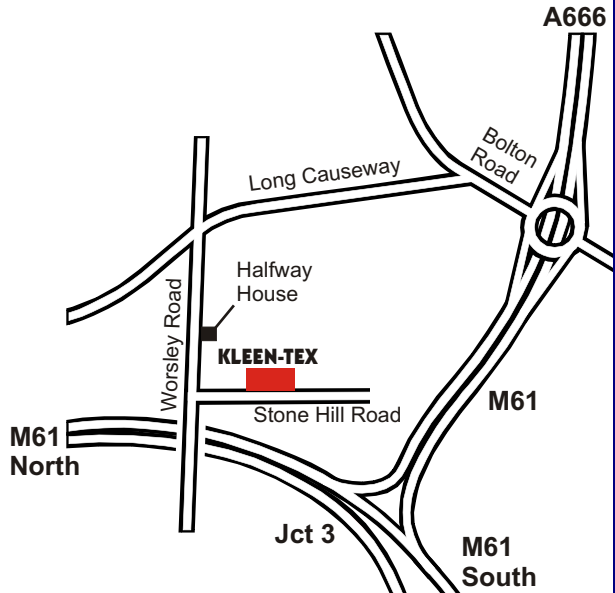

From **THE NORTH**

M6 follow signs South and take..

M61 to Jct 3 (Kearsley/Farnworth)

A666 (Kearsley/Farnworth)

A6053 exit motorway
signed Kearsley/Farnworth

Take first exit at Roundabout
(into Bolton Road)

Left at next junction with traffic lights
(into Long Causeway)

Left at next main junction with traffic lights
(into Worsley Road)

Go past 'The Halfway House'

Left at traffic lights
(into Stone Hill Road)

KLEEN-TEX

Second entrance on the left

KLEEN-TEX

THE NORTH

KLEEN-TEX UK

Mill, Express Trading Estate, Stone Hill Road, Farnworth, Bolton BL4 9TP

01204 863000