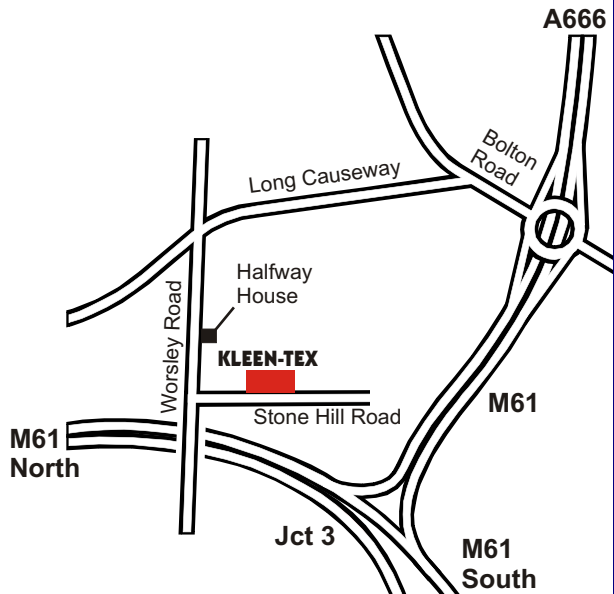

From **THE WEST**

M62 (follow signs for Manchester/Leeds)
exit at Jct 12

M60/M61 (follow signs for Preston/Bolton)

M61/A666

Take right hand lanes signposted Bolton

A6053 exit motorway
signed Kearsley/Farnworth

Take first exit at Roundabout
(into Bolton Road)

Left at next junction with traffic lights
(into Long Causeway)

Left at next main junction with traffic lights
(into Worsley Road)

Go past 'The Halfway House'

Left at traffic lights
(into Stone Hill Road)

KLEEN-TEX

Second entrance on the left

KLEEN-TEX

THE WEST

KLEEN-TEX UK

Express Trading Estate, Stone Hill Road, Farnworth, Bolton BL4 9TP

01204 863000